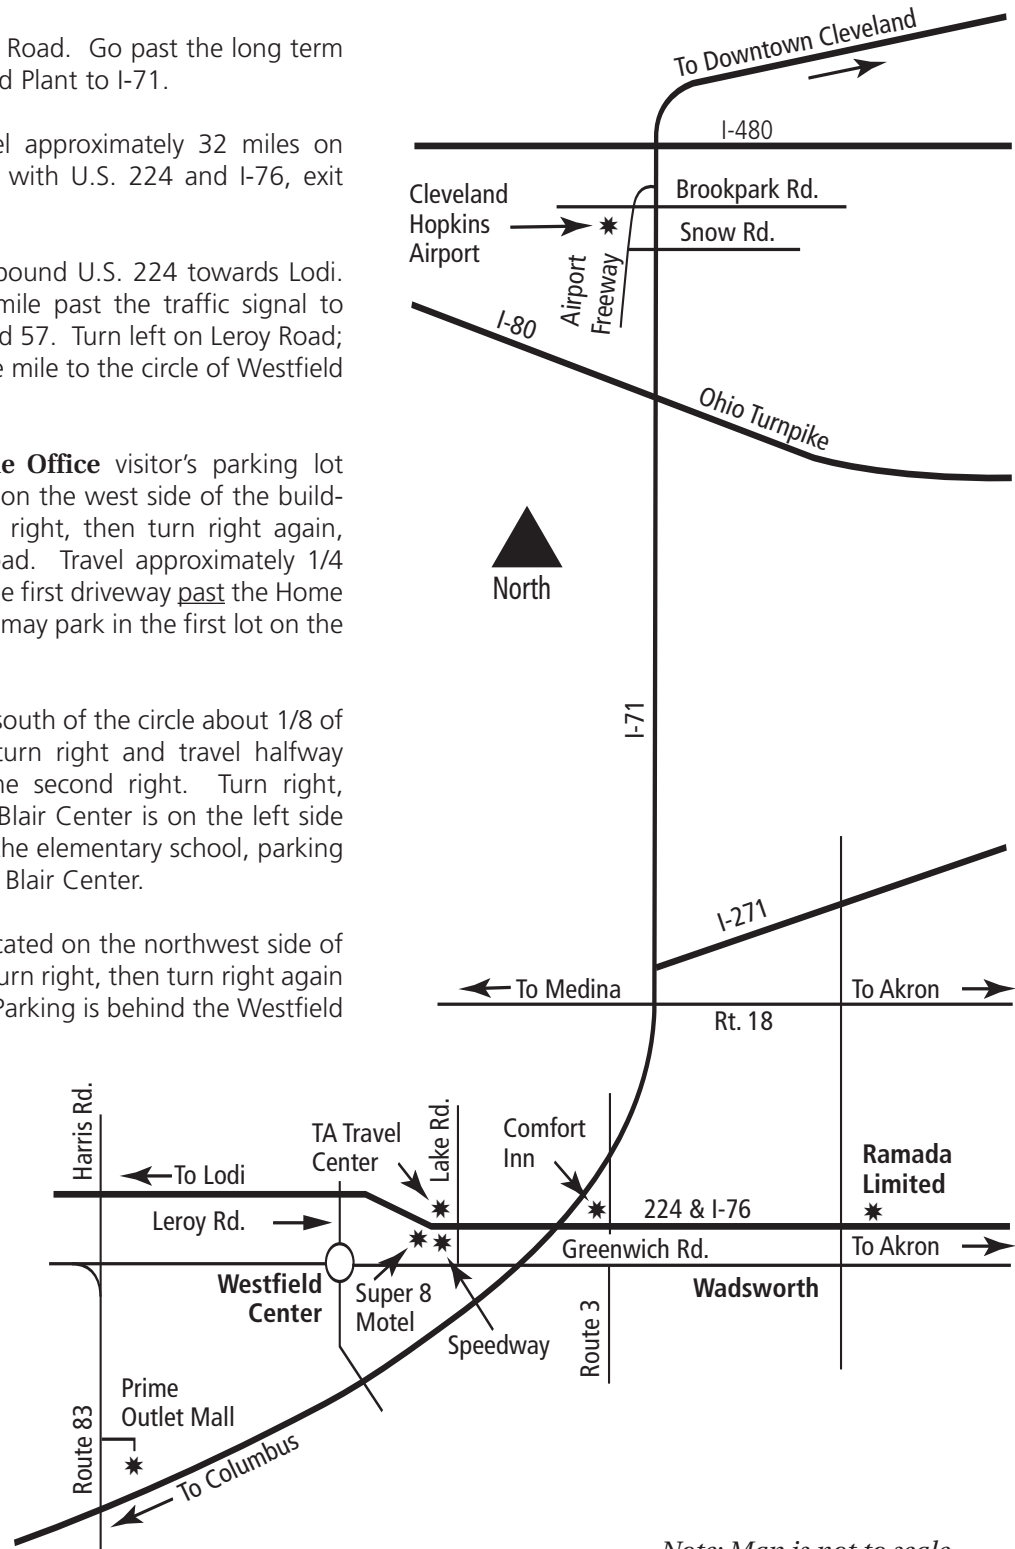

Travel time 40-50 minutes

Upon leaving Cleveland Hopkins Airport, turn right on to Airport Freeway, Route 237, to the first intersection and traffic light. Move to left lane.

Turn left, east, on Snow Road. Go past the long term parking lots and the Ford Plant to I-71.

Take I-71 south. Travel approximately 32 miles on I-71 to the intersection with U.S. 224 and I-76, exit 209.

Exit right to enter westbound U.S. 224 towards Lodi. Travel one and a half mile past the traffic signal to Leroy Road, County Road 57. Turn left on Leroy Road; travel approximately one mile to the circle of Westfield Center.

Westfield Group Home Office visitor's parking lot and entrance is located on the west side of the building. At the circle turn right, then turn right again, west, on Greenwich Road. Travel approximately 1/4 mile and turn left into the first driveway past the Home Office building. Visitors may park in the first lot on the left.

Blair Center is located south of the circle about 1/8 of a mile. At the circle turn right and travel halfway around the circle to the second right. Turn right, south, on Leroy Road. Blair Center is on the left side of Leroy Road just past the elementary school, parking is across the street from Blair Center.

The Westfield Inn is located on the northwest side of the circle. At the circle turn right, then turn right again into the first driveway. Parking is behind the Westfield Inn.

Note: Map is not to scale.